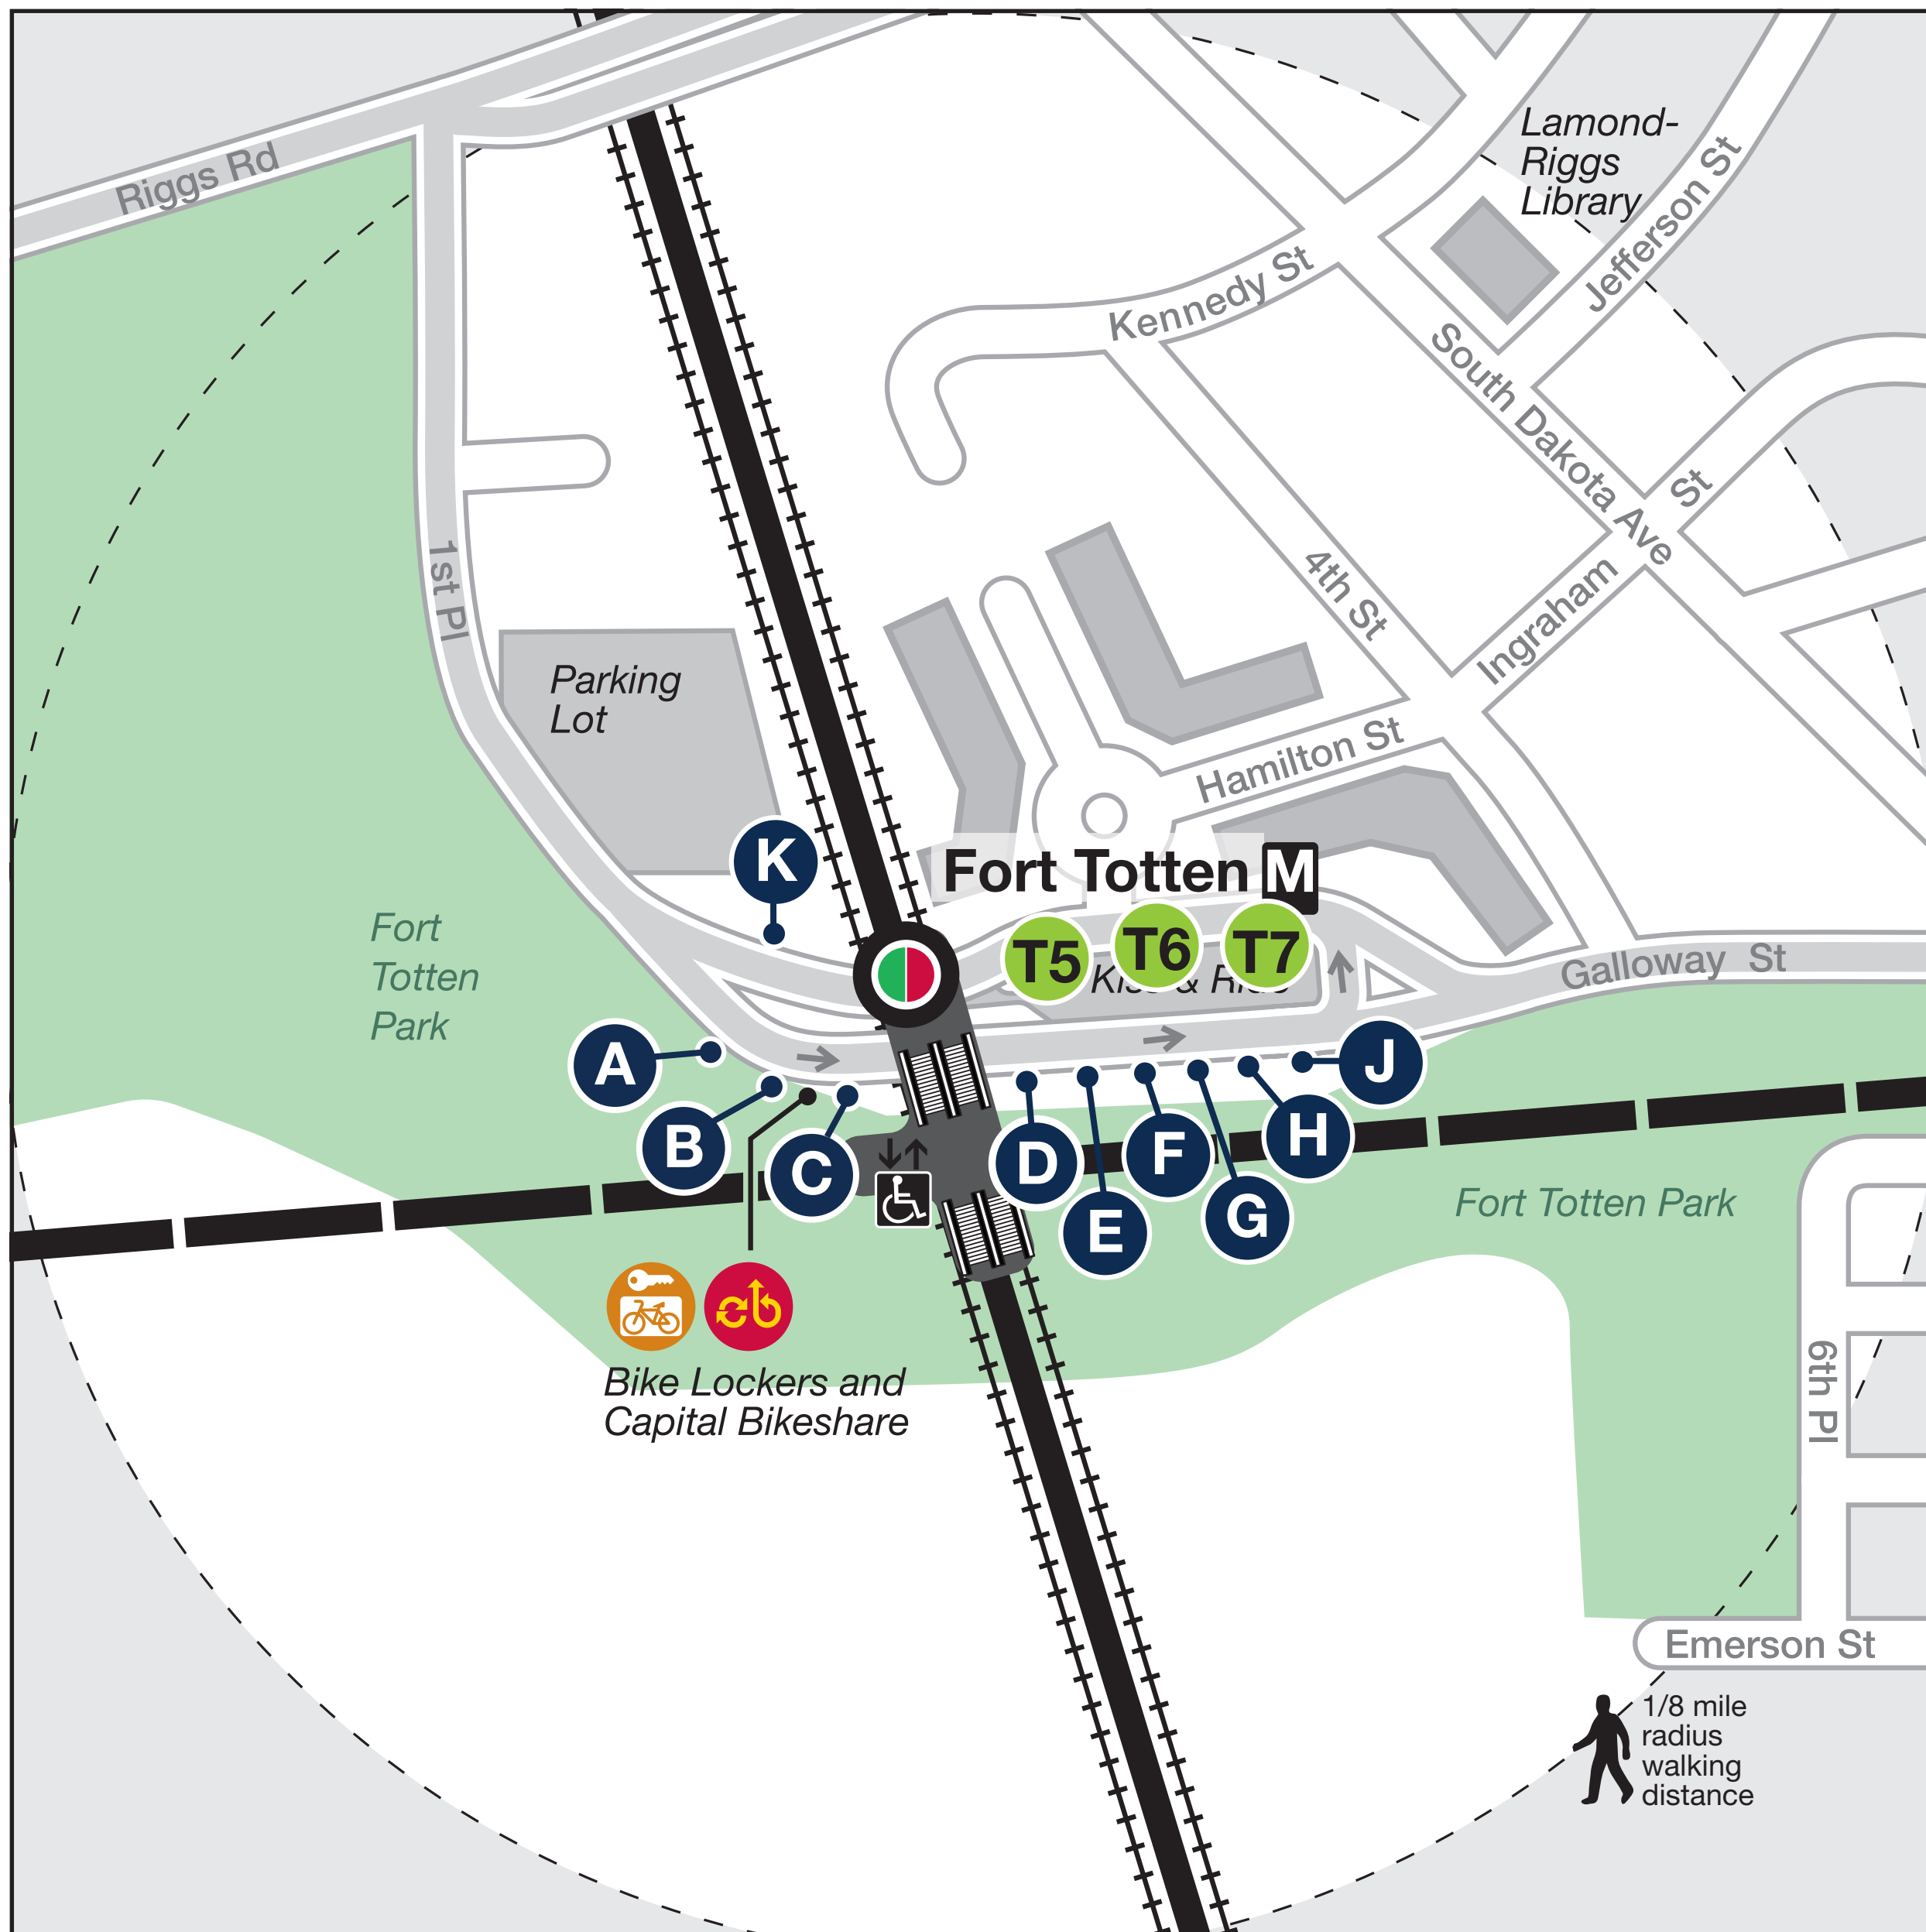

Fort Totten

BUS BOARDING LOCATIONS PUNTOS DE EMBARQUE DE AUTOBUSES

Effective: Saturday, June 1 - Saturday, Aug. 31

A partir del sábado 1 de junio al sábado 31 de agosto

LEGEND

Leyenda

- Temporary Bus Stop
Parada de autobús temporal
- Bus Stop
Parada de autobús
- Elevator
Ascensor
- Escalator
Escalera mecánica

BUS SERVICE AND BOARDING LOCATIONS | Servicio de autobús y ubicaciones de autobuses

Route <i>Ruta</i>	Destination <i>Destino</i>	Bus Bay <i>Parada</i>
METRO SHUTTLE BUS		
Local (Northbound)	to Glenmont M	A
Limited 2 (Northbound)	to Forest Glen M	B
Limited 1 (Northbound)	to Glenmont M	C
METROBUS FREQUENT SERVICE		
80	McPherson Sq M	F
E4	Friendship Heights M	J K
K6	White Oak	T7 K
Metro Access		D

Route <i>Ruta</i>	Destination <i>Destino</i>	Bus Bay <i>Parada</i>
METROBUS		
60	Georgia Ave-Petworth M	T5 K
64	Federal Triangle M	T6 K
E2	Ivy City	E
E4	Riggs Park	E
F6	New Carrollton M	H
K2	Takoma M	H K
K9 Metro Extra	FDA/FRC	T7
R1	Adelphi	D K
R2	Calverton	D K